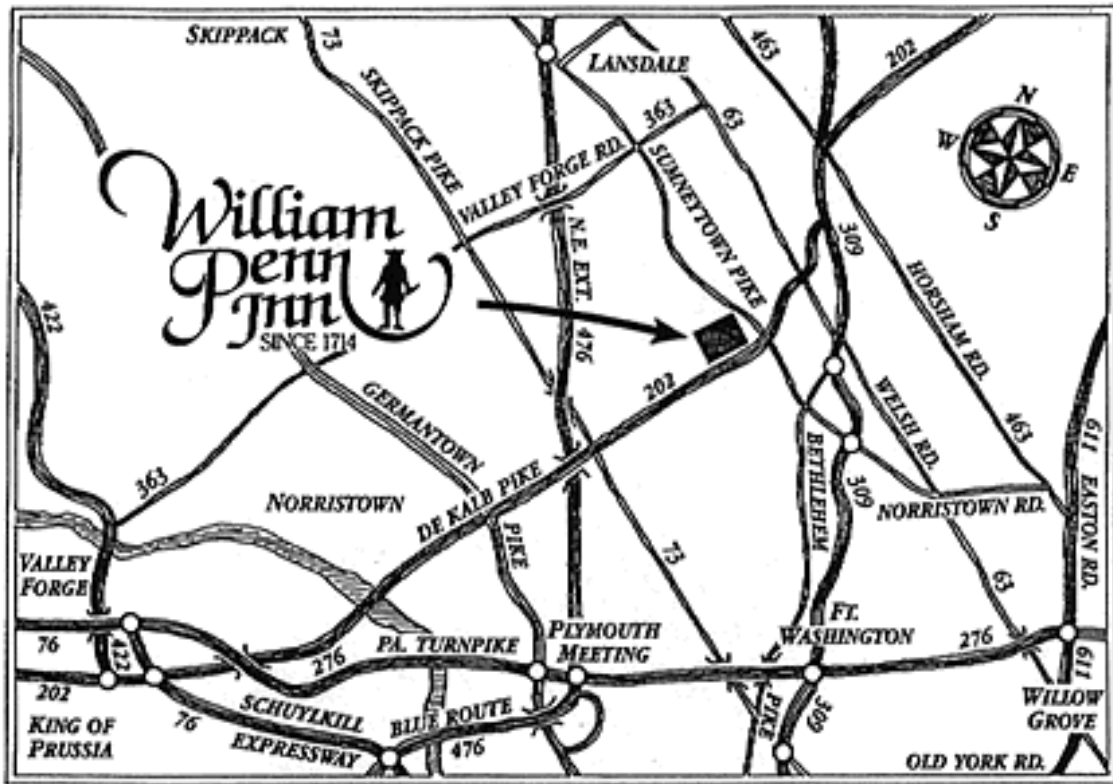

Find directions to the William Penn Inn at:

<http://www.william penninn.com/directions.html>

For additional internet directions, please use the following physical address:

[1017 DeKalb Pike, Ambler PA 190092](http://www.william penninn.com/directions.html)