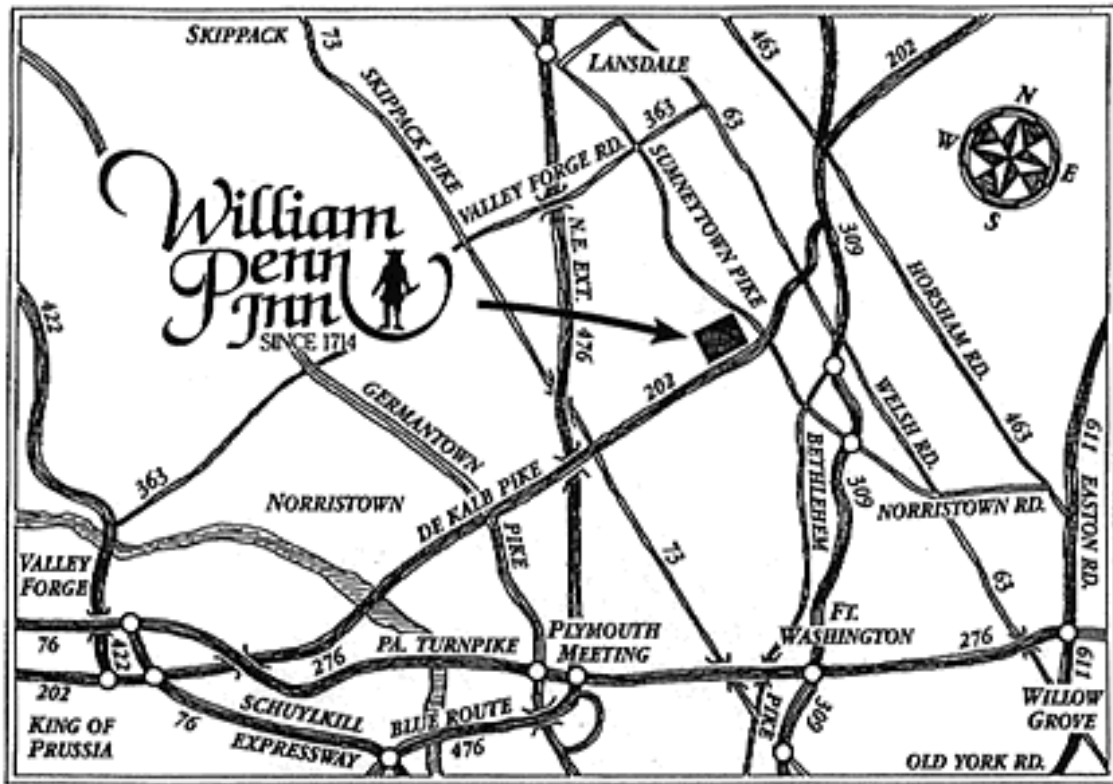

Find directions to the William Penn Inn at:

<http://www.williamPenninn.com/directions.html>

For additional internet directions, please use the following physical address:

[1017 DeKalb Pike, Ambler PA 190092](http://www.williamPenninn.com/directions.html)